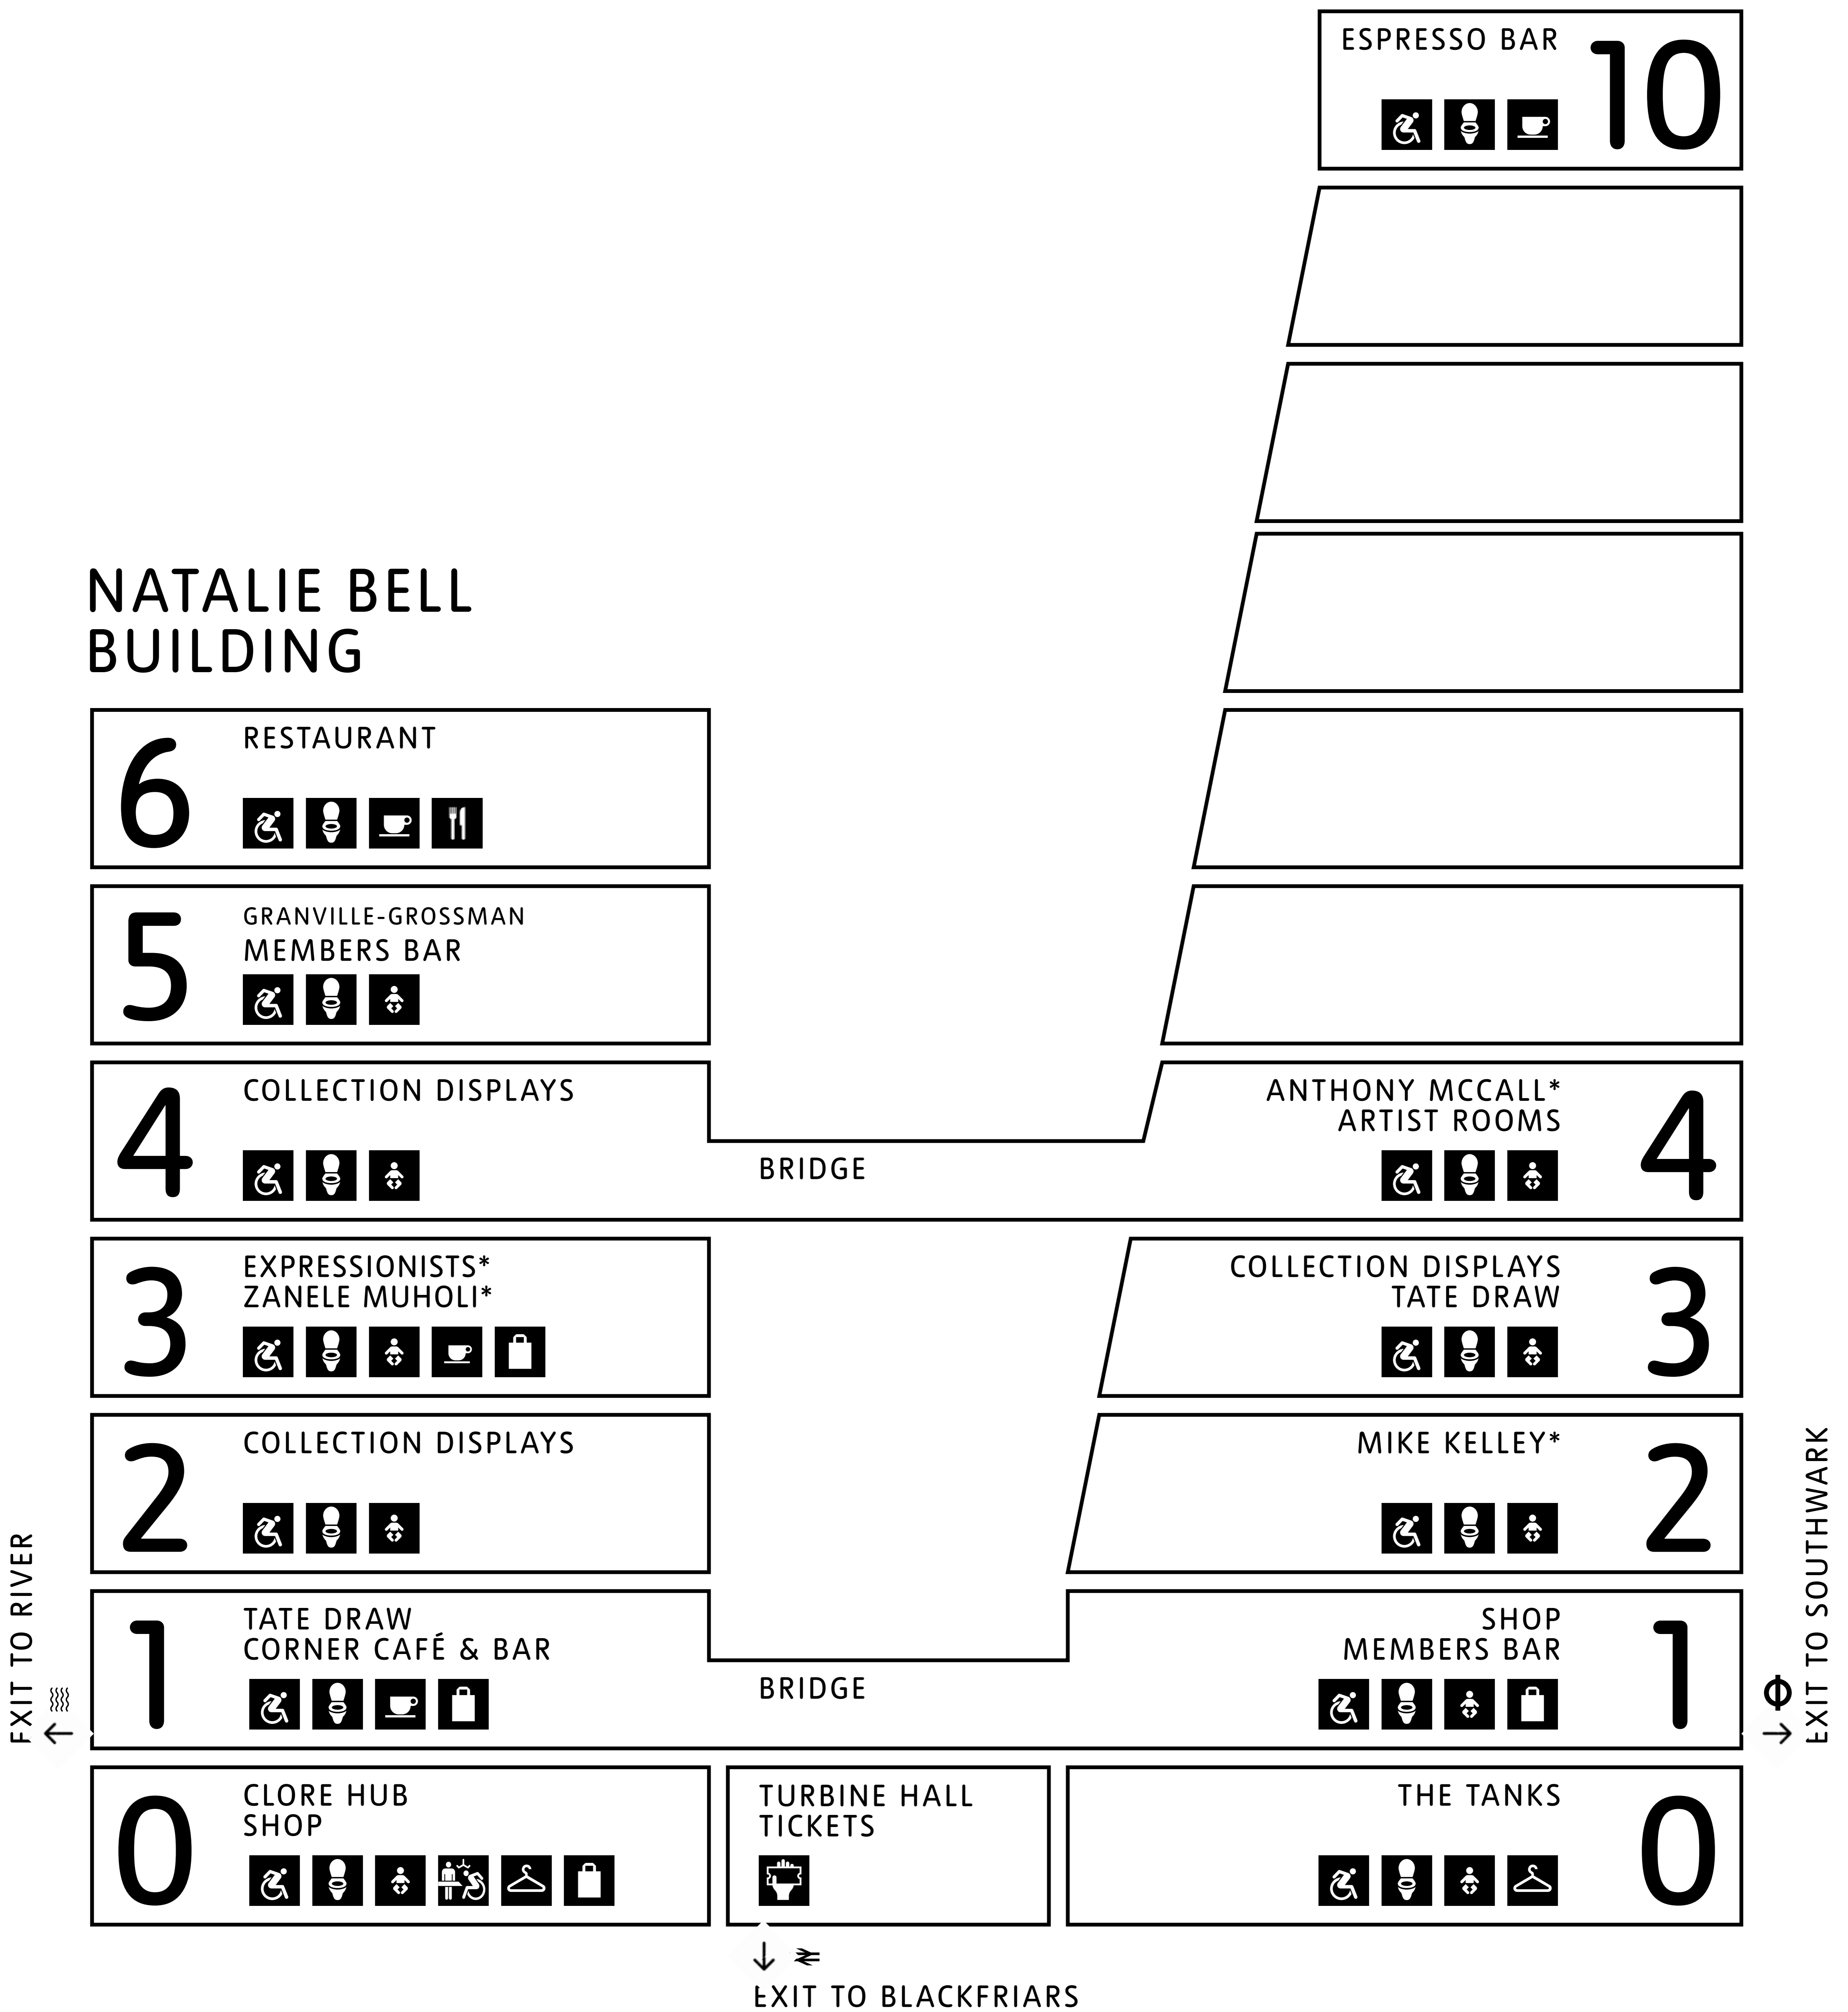

TATE MODERN

BLAVATNIK BUILDING

NATALIE BELL BUILDING

*TICKET REQUIRED

Ticket desk is located on Level 0, Turbine Hall. Join as a Member for unlimited free exhibition